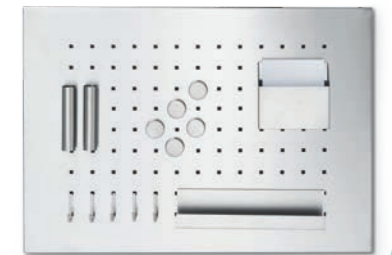

Magnettafel
Magnetic board
Edelstahl
stainless steel